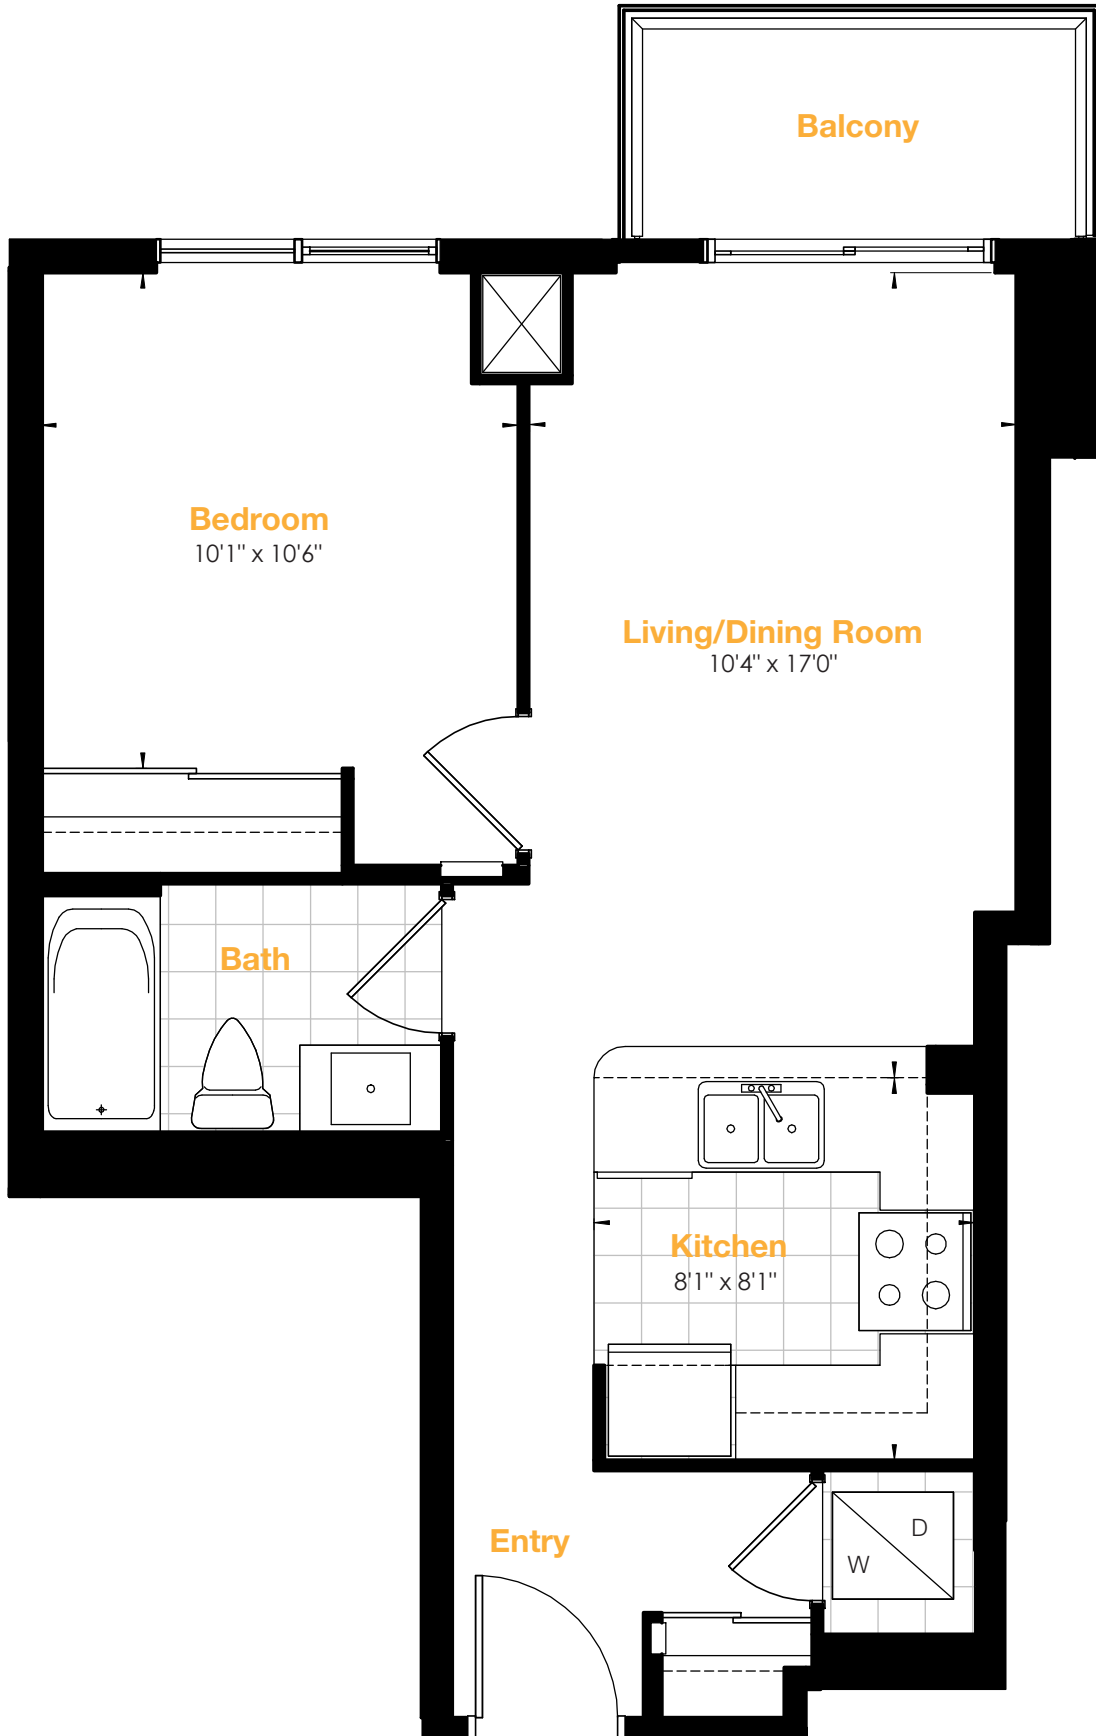

amber

Residence 08

1 Bedroom

Suite Area: 560 sq.ft.

Balcony Area: 41 sq.ft.

Total Area: 601 sq.ft.

All areas and stated room dimensions are approximate. Sizes and specifications are subject to change without notice. Actual living area and balcony/terraces may vary from floor stated areas. E.&O.E.

Floors 5-23